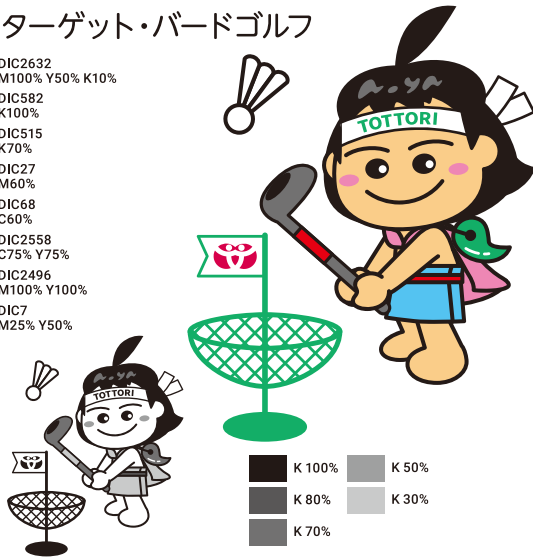

種目別展開

□ ターゲット・バードゴルフ

- DIC2632
  M100% Y50% K10%
- DIC582
  K100%
- DIC515
  K70%
- DIC27
  M60%
- DIC68
  C60%
- DIC2558
  C75% Y75%
- DIC2496
  M100% Y100%
- DIC7
  M25% Y50%

- K 100%   K 50%
- K 80%   K 30%
- K 70%

□ バウンドテニス

- DIC582
  K100%
- DIC515
  K70%
- DIC27
  M60%
- DIC68
  C60%
- DIC2558
  C75% Y75%
- DIC2496
  M100% Y100%
- DIC7
  M25% Y50%