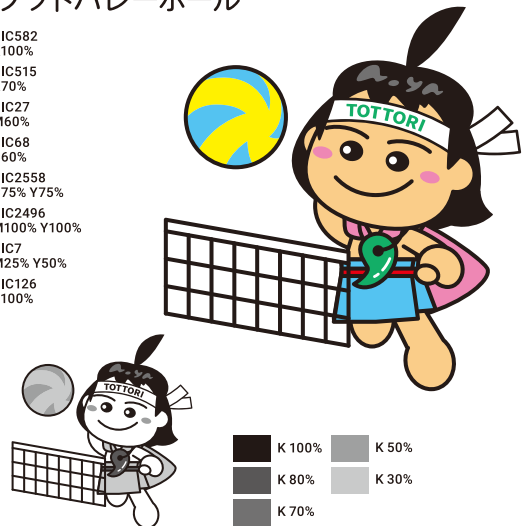

- K 100%
- K 80%
- K 70%
- K 50%
- K 30%

□ ウォークラリー

- DIC582
  K100%
- DIC515
  K70%
- DIC27
  M60%
- DIC68
  C60%
- DIC2558
  C75% Y75%
- DIC2496
  M100% Y100%
- DIC7
  M25% Y50%
- DIC55
  M35% Y80%