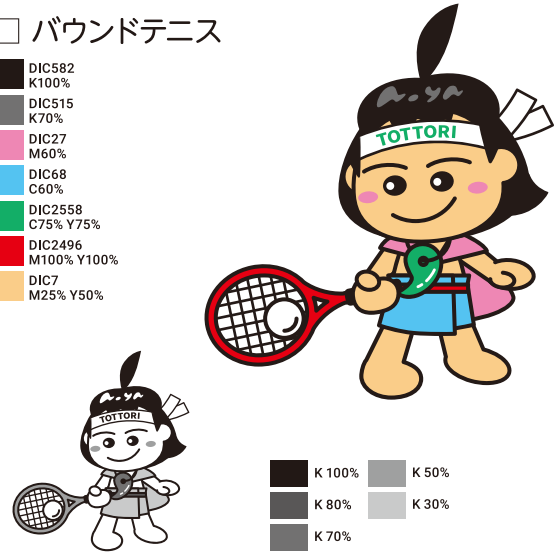

- K 100%
- K 80%
- K 70%
- K 50%
- K 30%

□ ダンススポーツ

- DIC582
  K100%
- DIC515
  K70%
- DIC27
  M60%
- DIC68
  C60%
- DIC2558
  C75% Y75%
- DIC2496
  M100% Y100%
- DIC7
  M25% Y50%