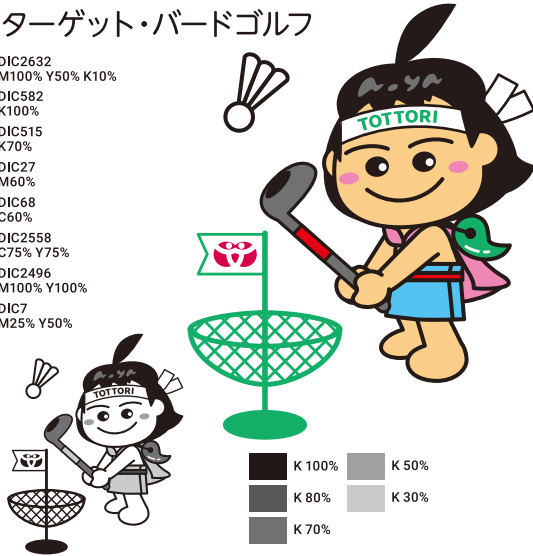

- K 100%
- K 80%
- K 70%
- K 50%
- K 30%

□ ソフトバレーボール

- DIC582
K100%
- DIC515
K70%
- DIC27
M60%
- DIC68
C60%
- DIC2558
C75% Y75%
- DIC2496
M100% Y100%
- DIC7
M25% Y50%
- DIC126
Y100%

- K 100%
- K 80%
- K 70%
- K 50%
- K 30%

□ ウォークラリー

- DIC582
K100%
- DIC515
K70%
- DIC27
M60%
- DIC68
C60%
- DIC2558
C75% Y75%
- DIC2496
M100% Y100%
- DIC7
M25% Y50%
- DIC55
M35% Y80%

- K 100%
- K 80%
- K 70%
- K 50%
- K 30%

□ 太極拳

- DIC582
K100%
- DIC515
K70%
- DIC27
M60%
- DIC68
C60%
- DIC2558
C75% Y75%
- DIC2496
M100% Y100%
- DIC7
M25% Y50%

- K 100%
- K 80%
- K 70%
- K 50%
- K 30%

種目別展開

□ ターゲット・バードゴルフ

- DIC2632
M100% Y50% K10%
- DIC582
K100%
- DIC515
K70%
- DIC27
M60%
- DIC68
C60%
- DIC2558
C75% Y75%
- DIC2496
M100% Y100%
- DIC7
M25% Y50%

- K 100%
- K 80%
- K 70%
- K 50%
- K 30%