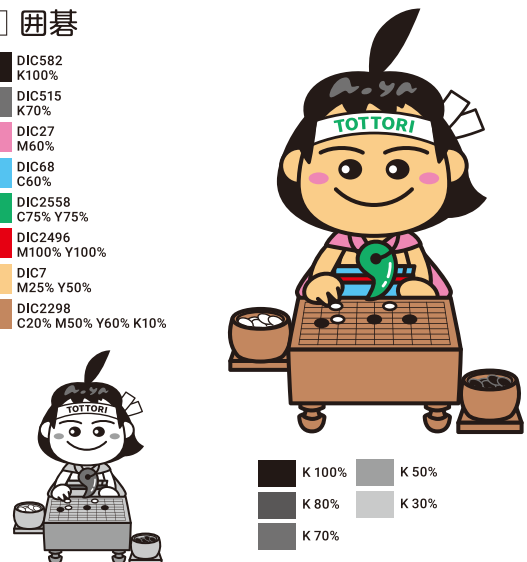

- K 100%
- K 80%
- K 70%
- K 50%
- K 30%

種目別展開

将棋

- DIC582
K100%
- DIC515
K70%
- DIC27
M60%
- DIC68
C60%
- DIC2558
C75% Y75%
- DIC2496
M100% Y100%
- DIC7
M25% Y50%
- DIC2298
C20% M50% Y60% K10%

- K 100%
- K 50%
- K 80%
- K 30%
- K 70%