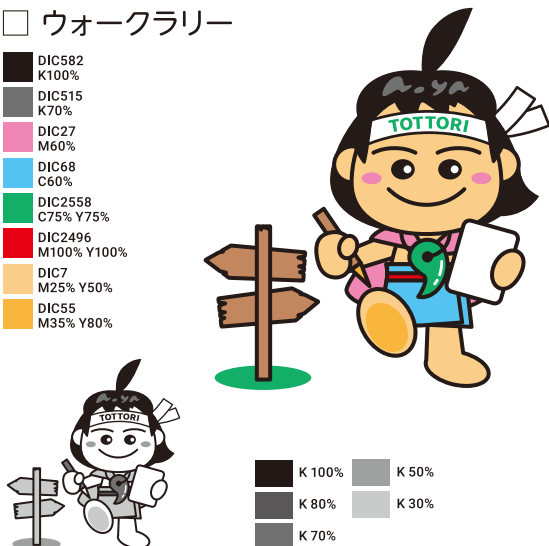

- K 100%
- K 80%
- K 70%
- K 50%
- K 30%

□ 太極拳

- DIC582
  K100%
- DIC515
  K70%
- DIC27
  M60%
- DIC68
  C60%
- DIC2558
  C75% Y75%
- DIC2496
  M100% Y100%
- DIC7
  M25% Y50%