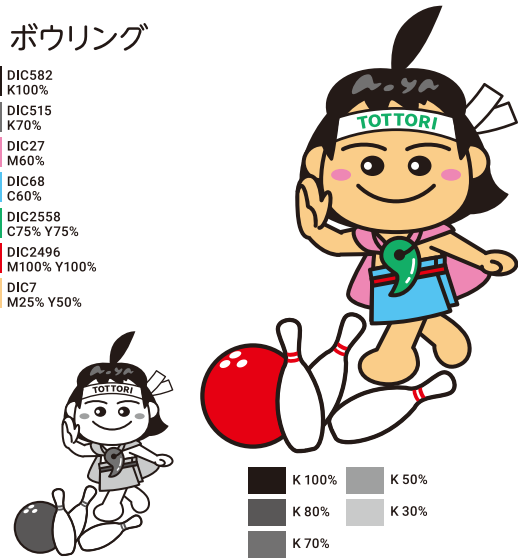

- K 100%
- K 80%
- K 70%
- K 50%
- K 30%

□ サッカー

- DIC582
  K100%
- DIC515
  K70%
- DIC27
  M60%
- DIC68
  C60%
- DIC2558
  C75% Y75%
- DIC2496
  M100% Y100%
- DIC7
  M25% Y50%