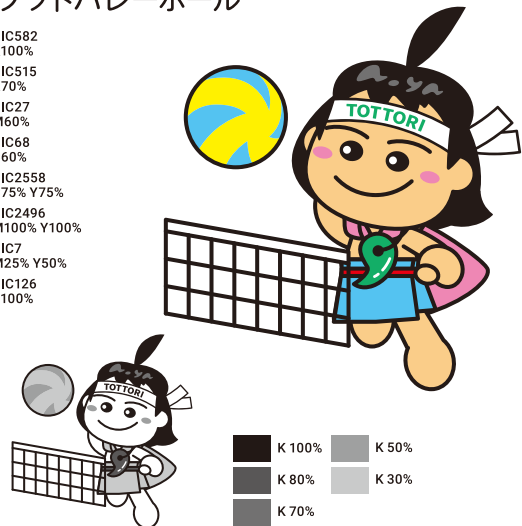

□ ボウリング

- DIC582
K100%
- DIC515
K70%
- DIC27
M60%
- DIC68
C60%
- DIC2558
C75% Y75%
- DIC2496
M100% Y100%
- DIC7
M25% Y50%

- K 100%
- K 80%
- K 70%
- K 50%
- K 30%

□ サッカー

- DIC582
K100%
- DIC515
K70%
- DIC27
M60%
- DIC68
C60%
- DIC2558
C75% Y75%
- DIC2496
M100% Y100%
- DIC7
M25% Y50%

- K 100%
- K 80%
- K 70%
- K 50%
- K 30%

□ ソフトバレーボール

- DIC582
K100%
- DIC515
K70%
- DIC27
M60%
- DIC68
C60%
- DIC2558
C75% Y75%
- DIC2496
M100% Y100%
- DIC7
M25% Y50%
- DIC126
Y100%

- K 100%
- K 80%
- K 70%
- K 50%
- K 30%